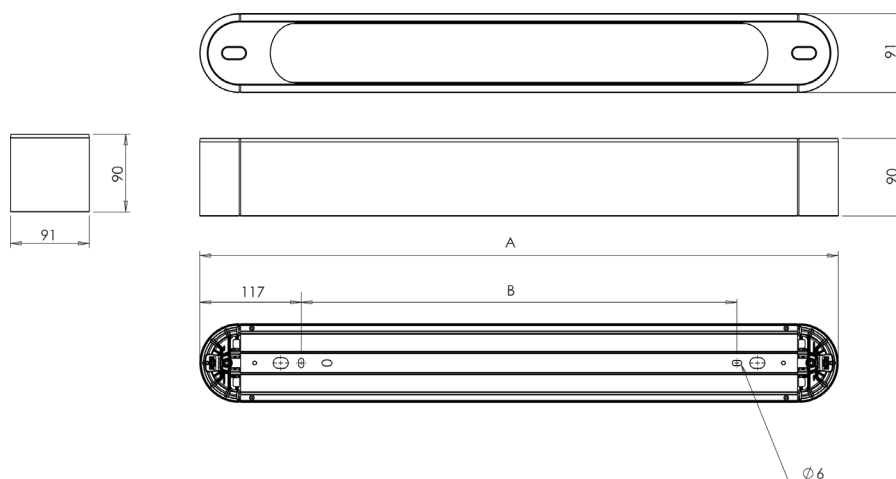

## Dimensions

A (mm)	B wall and ceiling- mounted version (mm)	B suspended version (mm)	 KG
1017	783	779	5,65 Kg
1297	1063	1059	6,85 Kg

Technical and dimensional data are given for information only and may be modified at any time without notice. Please enquire before ordering.