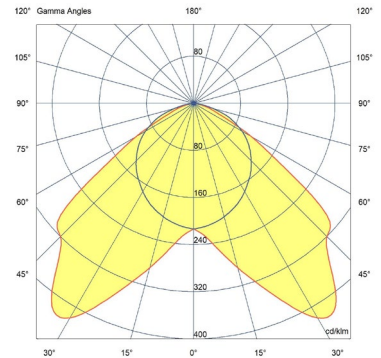

Applications

- Architectural luminaire with wallwasher optics for indoor and outdoor environments subject to moderate vandalism
- Street lighting luminaire for optical installation towards the ground
- Conditions of use :
  - UGR and GR to be confirmed for each lighting project
  - Version with detection : not recommended for outdoor use
  - Installation positions : refer to installation instructions

Material

- Aluminium alloy body
- Metal alloy end caps and covers
- Clear polycarbonate diffuser + wallwasher flow control optics
- Plug-in terminal block
- Gasket made of SEBS
- RoHS : the products contain no prohibited substances as defined in the European Directive 2011/65/UE and amendments

Colours / Finish

- Two-layer corrosion protection
- Standard colour : Grey RAL7016 fine texture