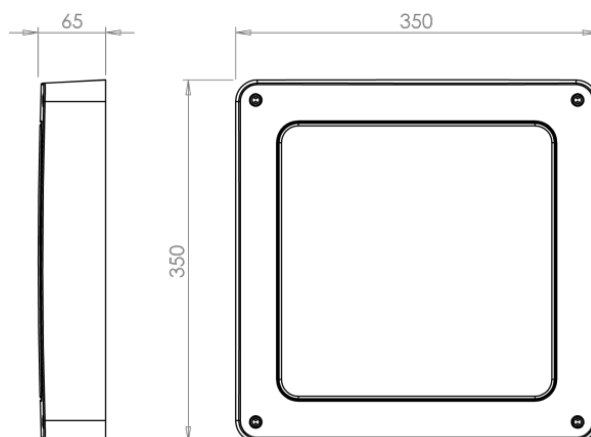

Approvals

Certificates available:

- CE certificate (as per EN60598-1 / 2-1)
- Incandescent Wire Test certificate (depending on product)

Dimensions

Technical data and order codes

EFFICE for general lighting							
Designation	CCT (K)	Power (W)	Power in stand-by(W)	Luminaire output (lm)	Luminaire efficacy (lm/W)	White	Grey
Effice general lighting	3000	18	-	2350	130,6	20000300	20001300
Effice general lighting	4000	18	-	2450	136	20000400	20001400
Effice general lighting "plus"	3000	25	-	3191	127,6	20010300	20011300
Effice general lighting "plus"	4000	25	-	3326	133	20010400	20011400