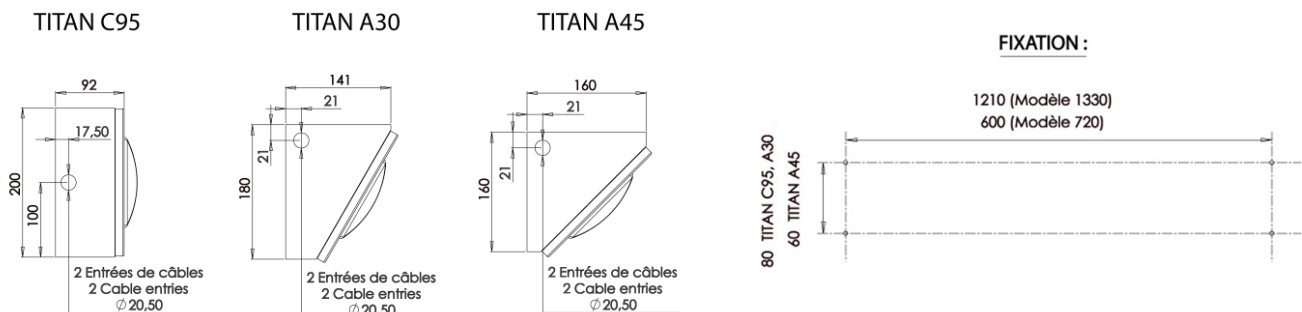

Fixings

- Diffuser: retained by M6 stainless 2-point tamper-proof screws with sealing washers

Facilities available

- Through wiring: add the suffix **9101** to the product code – example: 6xxxxxxx **9101**
- Flat Duroflam® diffuser (IK11+ 80J): add the suffix **9413** to the product code – example: 6xxxxxxx **9413**
- Flat PC diffuser (IK11+ 80J): add the suffix **9415** to the product code – example: 6xxxxxxx **9415**
- Anti-graffiti protection: add the suffix **9601** to the product code – example: 6xxxxxxx **9601**
- Stainless crosspoint screws (VK54): add the suffix **9702** to the product code – example: 6xxxxxxx **9702**
- Painted 304L stainless steel version for outdoor installation: add the suffix **7000** to the product code – example: 6xxxxxxx **7000**

Tools

(to be ordered separately)

- M6 bit for 2-point tamper-proof screws – code: **98000004**
- Remote control (radio-control version) – code: **98000010**
- Bit-holder screwdriver – code: **98000005**

Approvals

Certificates available:

- CE certificate (as per EN60598-1 / 2-1)
- Incandescent Wire Test certificate (depending on product)

Dimensions

Technical and dimensional data are given for information only and may be modified at any time without notice. Please enquire before ordering.

05/01/2024