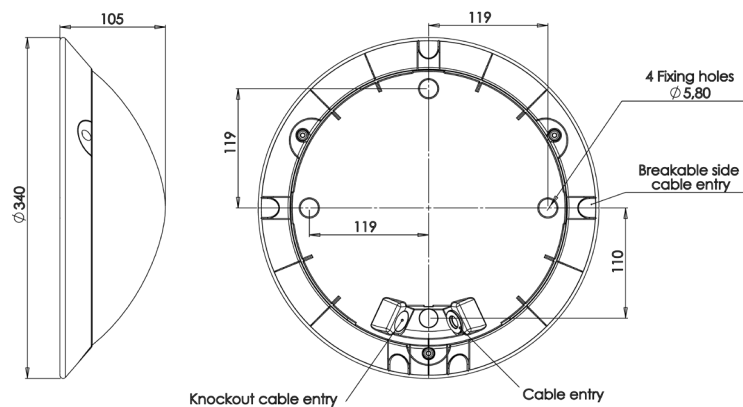

Fixings

- Standard versions use M5 stainless cross-point diffuser fixing screws (VK24)
- Vandal-resistant versions use M5 stainless 2-point tamper-proof diffuser fixing screws
- Captive diffuser screws

Facilities available

- Stainless crosspoint screws: add the suffix **9702** to the product code – example: 104xxxx **9702**
- White screw cover RAL9003 code: **98100012**
- Grey screw cover RAL7035 code: **98100011**
- Black screw cover RAL9005 code: **98100003**

Accessories

(to be ordered separately)

- M5 bit for 2-point tamper-proof screws – code: **98000003**
- Remote control (radio-control version) – code: **98000010**
- Bit-holder screwdriver – code: **98000005**

Approvals

Certificates available:

- CE certificate (as per EN60598-1 / 2-1)
- Incandescent Wire Test certificate (depending on product)
- EPD available for ON/OFF version : <https://register.pep-ecopassport.org>
- EPD available for Controllable version : <https://register.pep-ecopassport.org>

Dimensions

Technical and dimensional data are given for information only and may be modified at any time without notice. Please enquire before ordering.