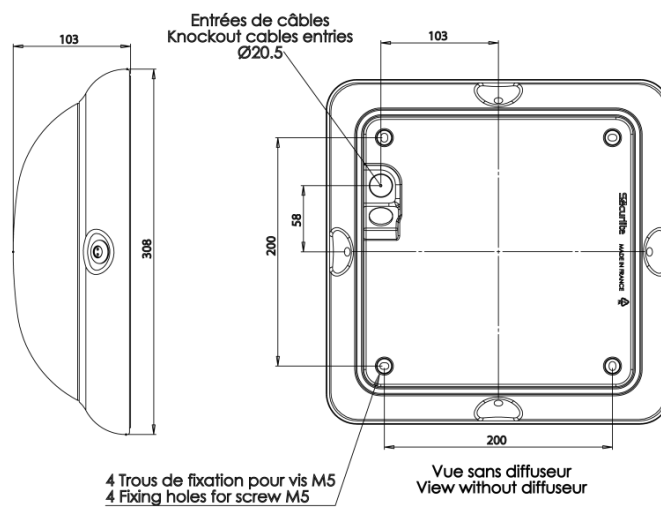

## Tools (to be ordered separately)

- M5 bit for 2-point tamper-proof screws – code: **98000003**
- Bit-holder screwdriver – code: **980000005**
- Remote control (radio-control version) – code: **98000010**

## Dimensions