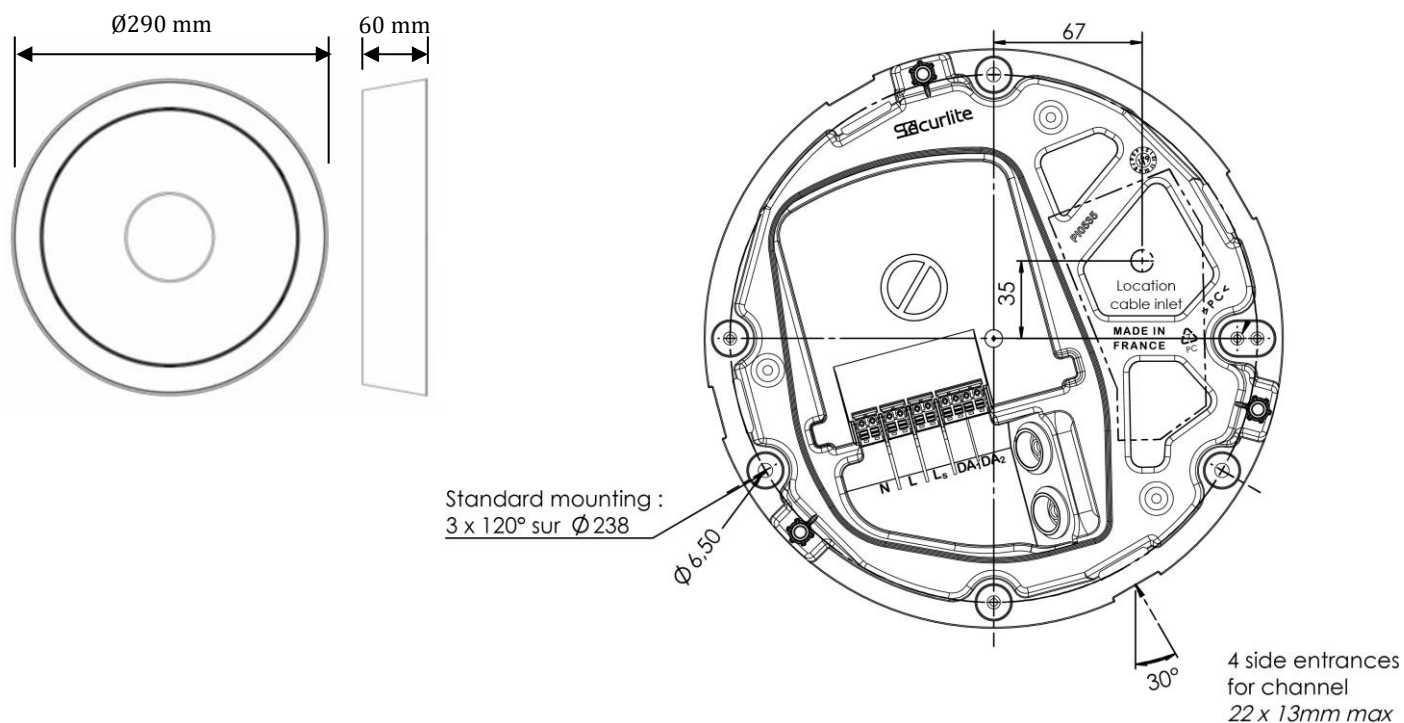

## Tools (to be ordered separately)

- M5 bit for 2-point tamper-proof screws – code : **98000003**
- Bit-holder screwdriver– code : **98000005**

*Technical and dimensional data are given for information only and may be modified at any time without notice. Please enquire before ordering.*

## Dimensions