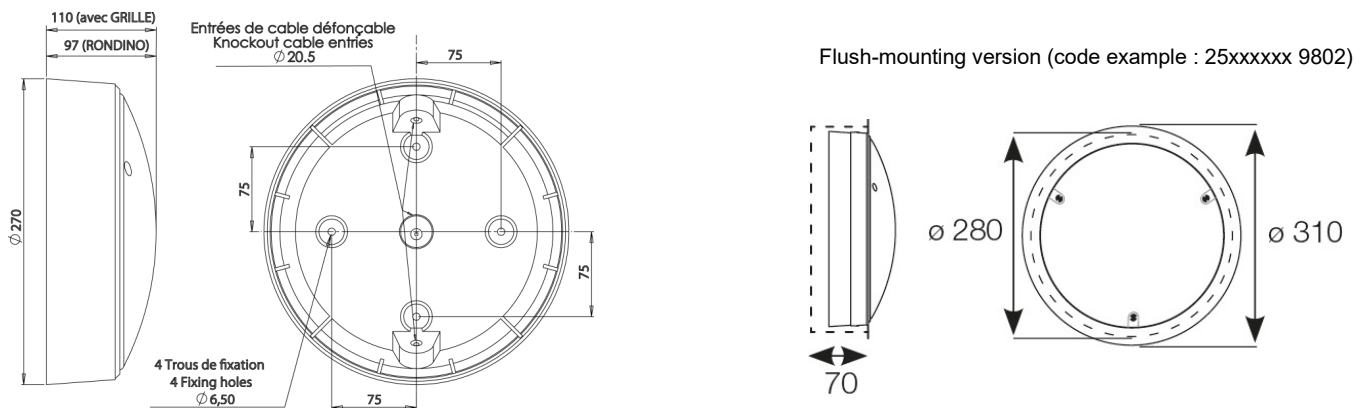

Facilities available

- Standard screws (VK54): add the suffix **9702** to the product code – example: 25xxxxxx **9702**
- Flush-mounting version: add the suffix **9802** to the product code – example: 25xxxxxx **9802**

Accessories *(to be ordered separately)*

- AKI grille kit – black RAL9005 – code: **98250001**
- AKI grille kit – grey RAL9006 – code: **98250002**
- AKI grille kit – white RAL9016S – code: **98250003**

- AKITA grille kit – black RAL9005 – code: **98250004**
- AKITA grille kit – grey RAL9006 – code: **98250005**
- AKITA grille kit – white RAL9016S – code: **98250006**

- RUEDA grille kit – black RAL9005 – code: **98250007**
- RUEDA grille kit – grey RAL9006 – code: **98250008**
- RUEDA grille kit – white RAL9016S – code: **98250009**

Tools *(to be ordered separately)*

- M5 bit for 2-point tamper-proof screws – code: **98000003**
- Remote control (radio-control version) – code: **98000010**
- Bit-holder screwdriver – code: **98000005**

Approvals

Certificates available:

- CE certificate (as per EN60598-1 / 2-1 / 2-2)
- Incandescent Wire Test certificate (depending on product)

Dimensions

Technical and dimensional data are given for information only and may be modified at any time without notice. Please enquire before ordering.

06/09/2024