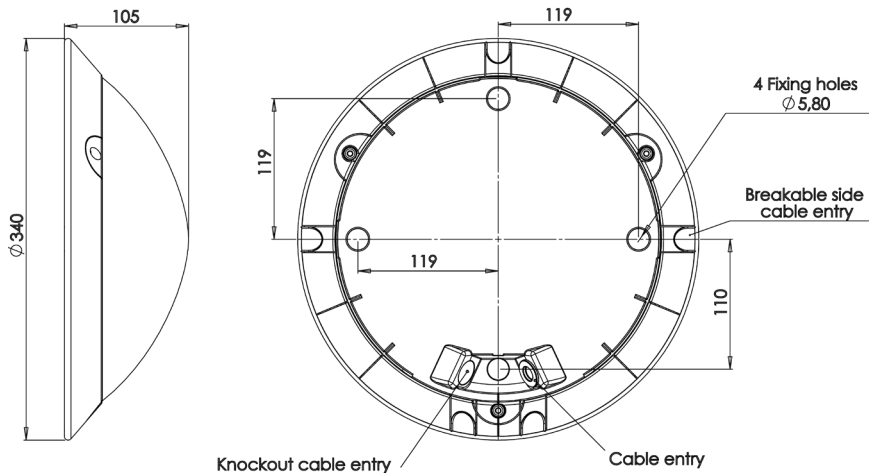

- Standard base colours: white RAL9003
- Screw covers: white RAL9003

Wiring

- 1 × 20,5 mm Ø cable entry + 1 knockout × 20,5 mm Ø cable entry for cable gland
- Supply terminal block: automatic dual-entry for 1.5 mm² conductors
- Side cable entries for plastic conduit for renovation

Dimensions

Technical data and order codes

VOILA PERFORMANCE						
Version	CCT (K)	Power (W)	Power in standby (W)	Luminaire output (lm)	Luminaire efficacy (lm/W)	Reference
LED 1350	4000	10	-	1200	120	10820400
LED 1350 + detection	4000	11	<0,5	1200	109	10820410