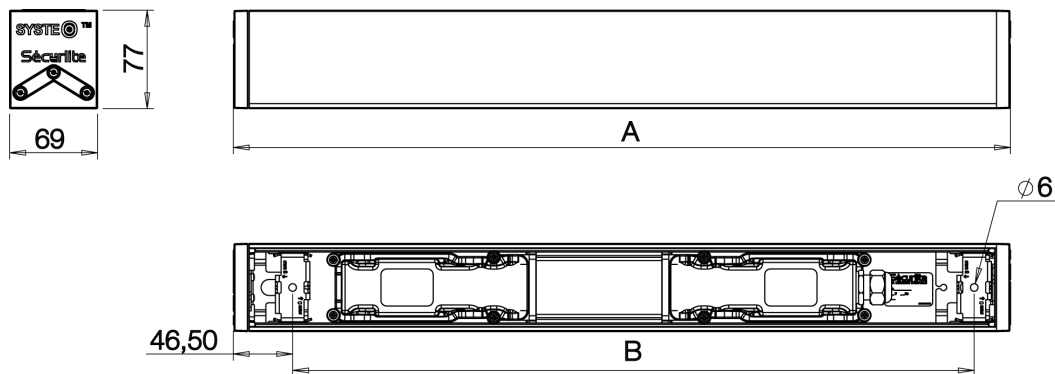

## Dimensions

A (mm)	B wall and ceiling-mounted version (mm)	B suspended version (mm)	 KG
891	816	812	2,40 Kg
1171	1096	1092	2,90 Kg