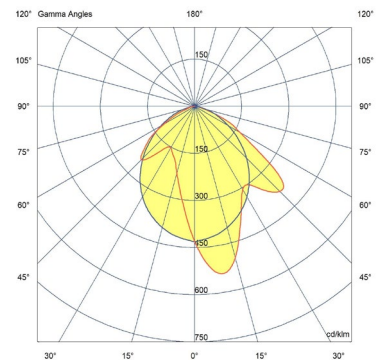

Applications

- Architectural luminaire with wallwasher optics for indoor and outdoor environments subject to moderate vandalism
- Street lighting luminaire for optical installation towards the ground
- Conditions of use :
  - UGR and GR to be confirmed for each lighting project.
  - Version with detection : not recommended for outdoor use
  - Installation positions : refer to installation instructions

Material

- Bi-injected polycarbonate body
- Clear polycarbonate diffuser + wallwasher flow control optics
- Polycarbonate end caps
- Plug-in terminal block
- Gasket made of SEBS
- RoHS : the products contain no prohibited substances as defined in the European Directive 2011/65/UE and amendments

Colours / Finish

- Standard colour : white RAL9003