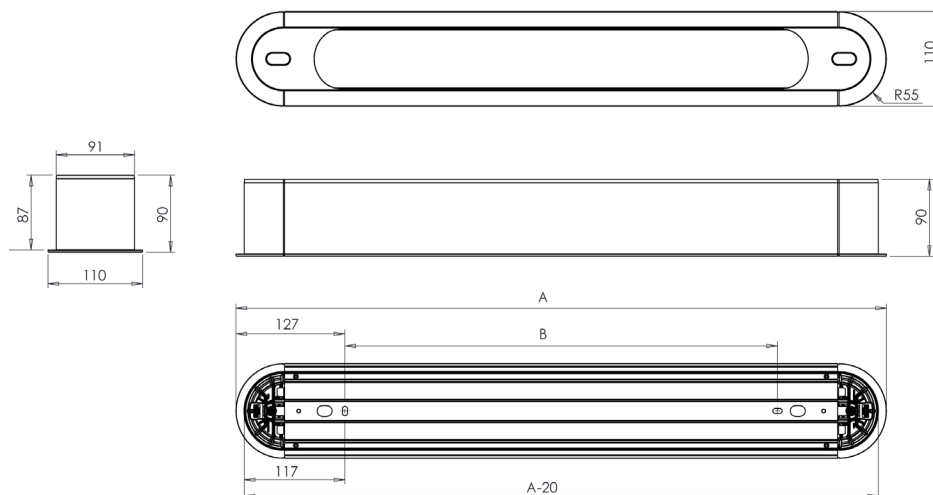

Wiring

- Supply terminal block : connector conductors
  - 1,5mm² (3G1.5mm² or 5G1.5mm² cable)
  - 2.5mm² (3G2.5mm² cable only)
- 1 input at one end via cable gland IP67 ISO M20 for cable Ø 6 to 12 mm max
- Not apparent quick power connection

Screws

- Locking of the light unit with two stainless steel safety screws Torx + Pin (M5 – Tx25)
- Locking of the end caps with two stainless steel security screws Torx + Pin (M4 – Tx20)

Facilities available

- Through wiring - (ex : 58xxxxxx**9101**)
- UV reinforced varnish or anti-graffiti – (ex : 58xxxxxx**9601**)
- Lareral cable entry - (ex : 58xxxxxx**9805**)
- Lateral cable entries with through-wiring – (ex : 58xxxxxx**9806**)

Tools *(to be ordered separatly)*

- Head insert Torx + Pin (screw M4 – TX20) - code : **98000036**
- Head insert Torx + Pin (screw M5 – TX25) - code : **98000012**
- Screwdriver insert holder – code : **98000005**
- Remote control for radio controlled version – code : **98000010**

Approvals

Certificates available :

- CE certificate (as per EN60598-1 / 2-1 / 2-3)
- Incandescent wire test certificate (depending on product)

Dimensions

A (mm)	Mounting distance B (mm)	B suspended version (mm)	KG
1036	783	779	5,75 Kg
1316	1063	1059	7,00 Kg