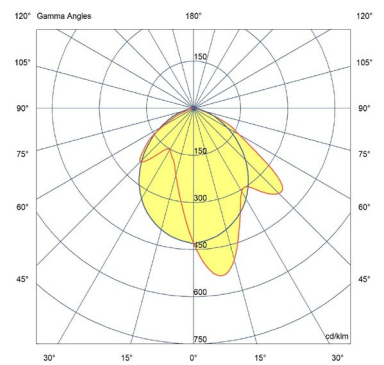

SYSTEO E CLEAR + WALLWASHER OPTICS

Features

- Input voltage : 220-240V AC, 50/60 Hz
- Input voltage range : 198-264 V AC
- Electrical protection class : 2
- IP : 65
- IK : 11+ / 80 joules
- Incandescent wire test 850° / 30 s
- Rated ambient operating temperature : 25° C
- Operating temperature range : -20 °C ... +35 °C
- VK 45 (wall and ceiling-mounted)
- IRC : 80
- SDCM : 3
- Photobiological hazard : RG0
- Energy class C light source
- Lumen maintenance : L80B10 / over 72 000 h
- Lumen maintenance : L90B50 / 50 000 h
- Number of detector switching cycles: 1,000,000 at maximum load.
- Repairable luminaire. Spare parts available on demand
- 5-year guarantee, details of conditions available on securlite.com