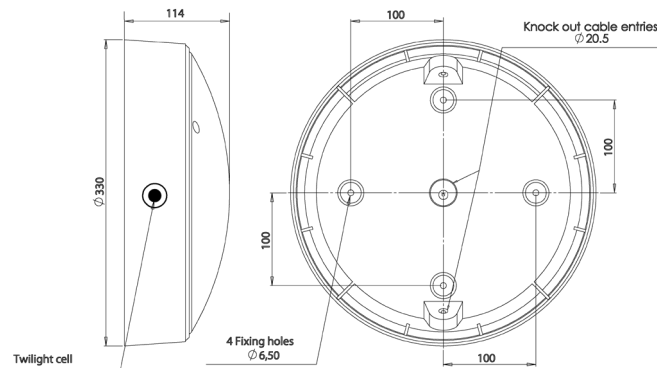

Dimensions

RONDO :

RONDINO :

Technical and dimensional data are given for information only and may be modified at any time without notice. Please enquire before ordering. 2

05/01/2024

Technical data sheet

RONDO/RONDINO twilight cell 70 lux - FT0345