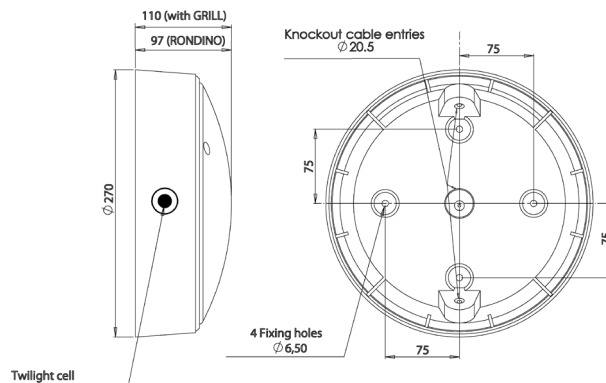

Tools

(to be ordered separately)

- M5 bit for 2-point tamper-proof screws – code: **98000003**
- M5 bit-holder screwdriver – code: **980000005**

Approvals

Certificates available:

- CE certificate (as per EN60598-1 / 2-1 / 2-2)
- Incandescent Wire Test certificate (depending on product)

Dimensions

RONDO :

RONDINO :

Technical and dimensional data are given for information only and may be modified at any time without notice. Please enquire before ordering. 2

05/01/2024

Technical data sheet

RONDO/RONDINO twilight cell 70 lux - FT0345