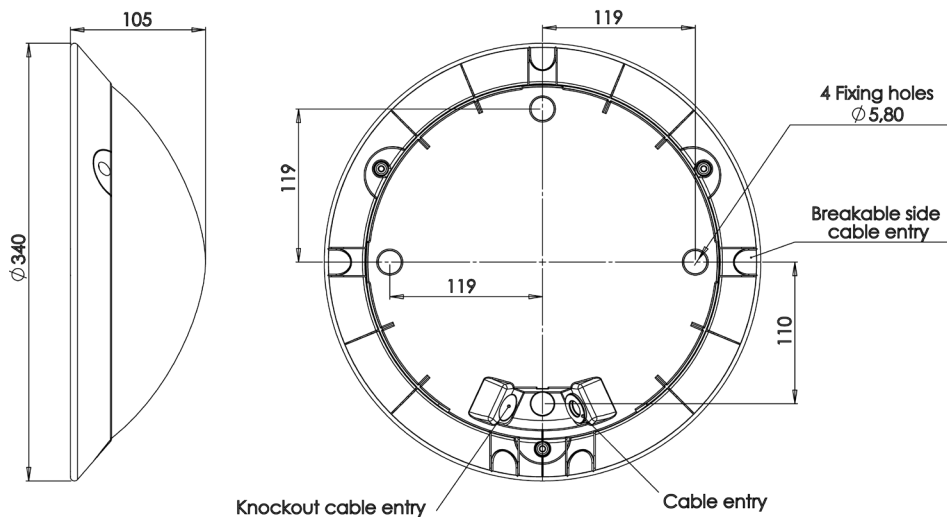

Fixings

- Standard versions use M5 stainless cross-point diffuser fixing screws (VK24)
- Vandal-resistant versions use M5 stainless 2-point tamper-proof diffuser fixing screws
- Captive diffuser screws

Facilities available

- Stainless crosspoint screws: add the suffix **9702** to the product code – example: 104xxxxx **9702**
- White screw cover RAL9003 code: **98100012**
- Grey screw cover RAL7035 code: **98100011**
- Black screw cover RAL9005 code: **98100003**

Accessories

(to be ordered separately)

- M5 bit for 2-point tamper-proof screws – code: **98000003**
- Remote control (radio-control version) – code: **98000010**
- Bit-holder screwdriver – code: **98000005**

Approvals

Certificates available:

- CE certificate (as per EN60598-1 / 2-1)
- Incandescent Wire Test certificate (depending on product)
- EPD available for ON/OFF version : <https://register.pep-ecopassport.org>
- EPD available for Controllable version : <https://register.pep-ecopassport.org>

Dimensions