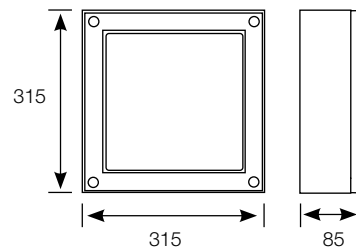

**OPTIONS AVAILABLE ON REQUEST:**

- 3000 K LEDs

ASL

ESL

Flush-mounting dimensions:  
330 mm x 330 mm x 95 mm

ESL flush version in stainless steel  
See page 230

Power (W)	Luminaire light output (lm)	Luminaire efficacy (lm / W)	ASL	ESL
17 *	1500	88	5154 14--	5184 14--
26	2350	90	5153 14--	5183 14--