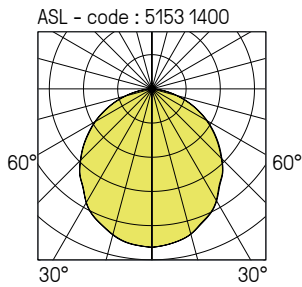

**OPTIONS AVAILABLE ON REQUEST:**

- 3000 K LEDs

ASL

ESL

Flush-mounting dimensions:  
330 mm x 330 mm x 95 mm

ESL flush version in stainless steel  
See page 230

Power (W)	Luminaire light output (lm)	Luminaire efficacy (lm / W)	ASL	ESL
17 *	1500	88	5154 14--	5184 14--
26	2350	90	5153 14--	5183 14--