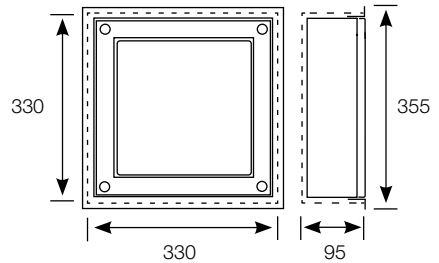

# ASL / ESL

Surface or flush mounting  
architectural luminaire  
for public areas.

BVCert. 6037554

ASL

ESL

**FEATURES:**

- Architectural luminaire with flush diffuser
- ASL surface-mounting version: body and frame in ZP steel
- Flush-mounting (ESL) version: body and frame in painted 304L stainless steel
- CCT 4000 K, CRI min. 80
- Polyester powder-coated finish
- Opalescent polycarbonate diffuser
- Stainless steel vandal-resistant screws
- Supplied c/w cable seal for surface-mounting (ASL) and flush-mounting (ESL) versions
- RAL 7016 ●

**OPTIONS AVAILABLE ON REQUEST:**

- 3000 K LEDs

ASL

ESL

Flush-mounting dimensions:  
330 mm x 330 mm x 95 mm

ESL flush version in stainless steel  
See page 230

Power (W)	Luminaire light output (lm)	Luminaire efficacy (lm / W)	ASL	ESL
17 *	1500	88	5154 14--	5184 14--
26	2350	90	5153 14--	5183 14--