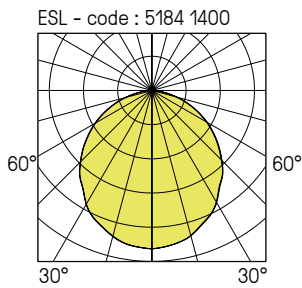

**OPTIONS AVAILABLE ON REQUEST:**

- 3000 K LEDs

ASL

ESL

Flush-mounting dimensions:  
330 mm x 330 mm x 95 mm

ESL flush version in stainless steel  
See page 230

Power (W)	Luminaire light output (lm)	Luminaire efficacy (lm / W)	ASL	ESL
17 *	1500	88	5154 14--	5184 14--
26	2350	90	5153 14--	5183 14--