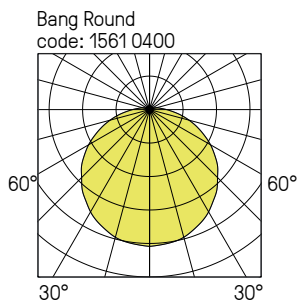

**OPTIONS AVAILABLE ON REQUEST:**

- 3000 K LEDs
- Standby LED
- Other RAL colours

LED modules	Power (W)	Luminaire light output (lm)	Luminaire efficacy (lm/W)	Opalescent
LED 1200	9	1050	118	1560 04--
LED 1800	13	1500	115	1561 04--
LED 2400	18	2100	117	1562 04--
LED 3000	20	2500	125	1564 04--