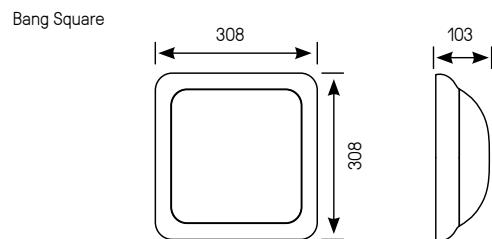

FEATURES:

- Low-consumption vandal-resistant architectural luminaire
- Increased strength IK11 50J
- Reinforced polyamide base
- Opalescent polycarbonate diffuser (for LED version)
- Frosted clear polycarbonate diffuser (E27 versions)
- CCT 4000 K, CRI min. 80
- Stainless steel vandal-resistant screws
- Decorative polycarbonate washers
- Opalescent
- RAL 9003 ○
- RAL 9006 ○
- RAL 9005 ●

OPTIONS AVAILABLE ON REQUEST:

- 3000 K LEDs
- Standby LED
- Other RAL colours