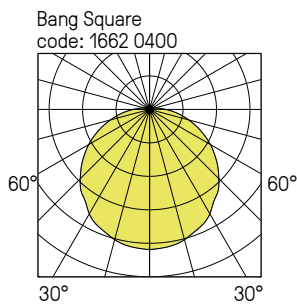

**OPTIONS AVAILABLE ON REQUEST:**

- 3000 K LEDs
- Standby LED
- Other RAL colours

LED modules	Power (W)	Luminaire light output (lm)	Luminaire efficacy (lm/W)	Opalescent
LED 1200	9	1050	118	1560 04--
LED 1800	13	1500	115	1561 04--
LED 2400	18	2100	117	1562 04--
LED 3000	20	2500	125	1564 04--