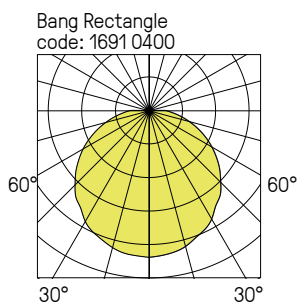

FEATURES:

- Low-consumption vandal-resistant architectural luminaire
- Increased strength IK11 50J
- Reinforced polyamide base
- Opalescent polycarbonate diffuser (for LED version)
- Frosted clear polycarbonate diffuser (E27 versions)
- CCT 4000 K, CRI min. 80
- Stainless steel vandal-resistant screws
- Decorative polycarbonate washers
- Opalescent
- RAL 9003 ○
- RAL 9006 ○
- RAL 9005 ●

OPTIONS AVAILABLE ON REQUEST:

- 3000 K LEDs
- Standby LED
- Other RAL colours