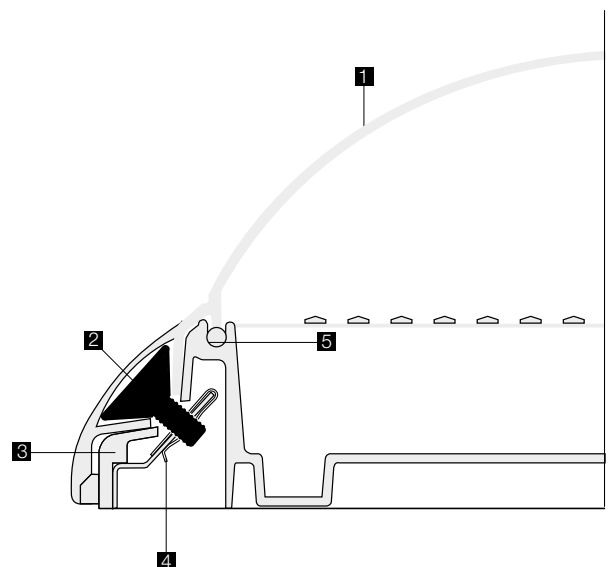

**FEATURES:**

- Low-consumption vandal-resistant architectural luminaire
- Increased strength IK11 50J
- Reinforced polyamide base
- Opalescent polycarbonate diffuser (for LED version)
- Frosted clear polycarbonate diffuser (E27 versions)
- CCT 4000 K, CRI min. 80
- Stainless steel vandal-resistant screws
- Decorative polycarbonate washers
- Opalescent
- RAL 9003 ○
- RAL 9006 ○
- RAL 9005 ●