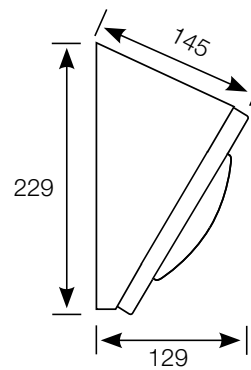

# BORGO

A compact, rip-out-resistant,  
wall-mounting luminaire.

BVCert. 6037554

**FEATURES:**

- Very compact wall-mounting luminaire
- Body in ZP 10/10 steel
- Frame in ZP 20/10 steel
- CCT 4000 K, CRI min. 80
- Polyester powder-coated finish
- Opalescent polycarbonate diffuser
- Stainless steel vandal-resistant screws
- Supplied c/w cable seal
- RAL 7016 ●

**OPTIONS AVAILABLE ON REQUEST:**

- 3000 K LEDs
- Standby LED
- Opalescent polycarbonate flat diffuser (IK11+ 80J)

Power (W)	Luminaire light output (lm)	Luminaire efficacy (lm/W)	Code
8	725	91	5304 14--
17*	1700	100	5305 14--