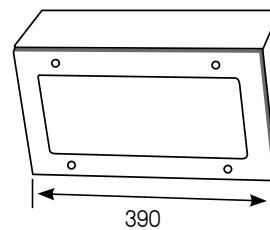

# BORGO

A compact, rip-out-resistant,  
wall-mounting luminaire.

BVCert. 6037554

**FEATURES:**

- Very compact wall-mounting luminaire
- Body in ZP 10/10 steel
- Frame in ZP 20/10 steel
- CCT 4000 K, CRI min. 80
- Polyester powder-coated finish
- Opalescent polycarbonate diffuser
- Stainless steel vandal-resistant screws
- Supplied c/w cable seal
- RAL 7016 ●

**OPTIONS AVAILABLE ON REQUEST:**

- 3000 K LEDs
- Standby LED
- Opalescent polycarbonate flat diffuser (IK11+ 80J)

Power (W)	Luminaire light output (lm)	Luminaire efficacy (lm/W)	Code
8	725	91	5304 14--
17*	1700	100	5305 14--