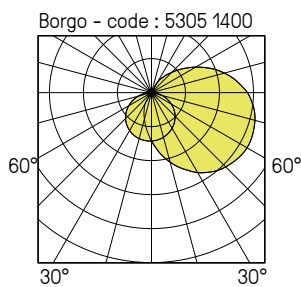

**OPTIONS AVAILABLE ON REQUEST:**

- 3000 K LEDs
- Standby LED
- Opalescent polycarbonate flat diffuser (IK11+ 80J)

Power (W)	Luminaire light output (lm)	Luminaire efficacy (lm/W)	Code
8	725	91	5304 14--
17*	1700	100	5305 14--