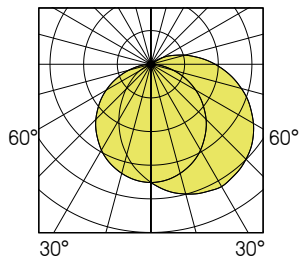

OPTIONS AVAILABLE ON REQUEST:

- 3000 K LEDs
- Switch on the left side

Borgo
code : 5324 1400