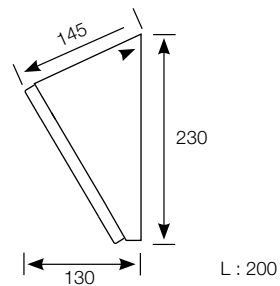

Mini-Borgo Prison