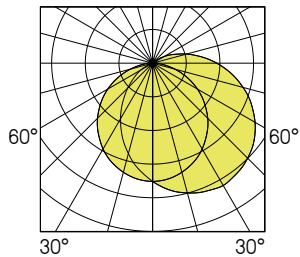

Mini-Borgo Prison
code : 5340 0400