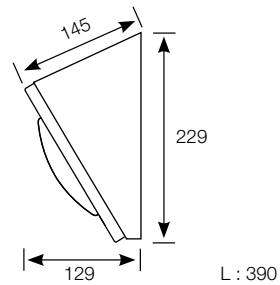

Borgo Prison