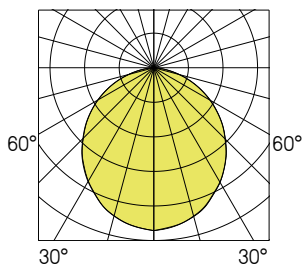

OPTIONS AVAILABLE ON REQUEST:

- LED 3000 K
- Stainless steel crosspoint screws

Captain - code: 1912 0457