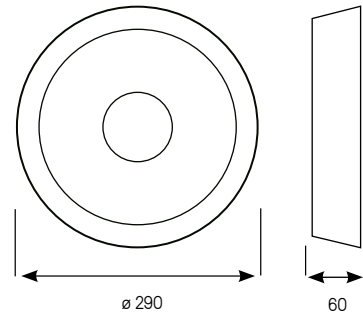

OPTIONS AVAILABLE ON REQUEST:

- LED 3000 K
- Stainless steel crosspoint screws

Captain - code: 1912 0457