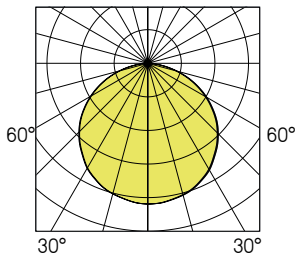

OPTIONS AVAILABLE ON REQUEST:

- 3000 K LEDs
- Version with emergency pack
- Adaptor bracket, to use existing fixings:
  code 9820 0008

General lighting
code: 2000 0400