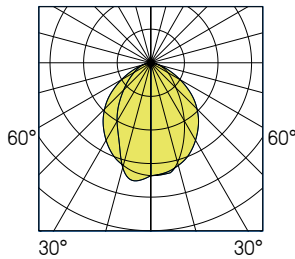

Corridor code: 2011 0400