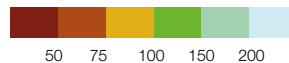

Up to 70% fewer luminaires to install.
Up to 70% energy saving.

Effice for stairway

Lighting calculations:
stairway for average 150 lux,
in 4000 K

Effice for corridors

Lighting calculations:
long corridor for average 100 lux,
in 4000 K