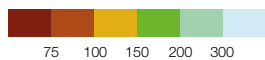

Up to 70% fewer luminaires to install.
Up to 70% energy saving.

Effice for stairway

Lighting calculations:
stairway for average 150 lux,
in 4000 K

Effice for corridors

Lighting calculations:
long corridor for average 100 lux,
in 4000 K