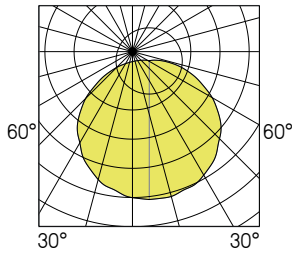

Rondo - code: 2520 0400

Rondino - code: 2560 0400