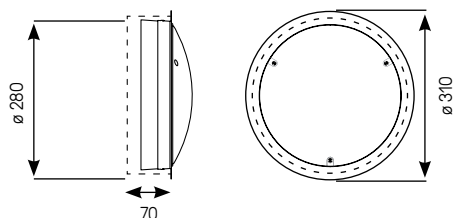

LED modules	Power (W)	Luminaire light output (lm)	Luminaire efficacy (lm / W)	White RAL 9016	Grey RAL 9006	Black RAL 9005
LED 1200	9	900	100	2561 04--	2561 14--	2561 24--
LED 2000	13	1450	112	2560 04--	2560 14--	2560 24--
LED 3000	20	2100	105	2562 04--	2562 14--	2562 24--

Lumen maintenance: L80B10 / 72,000 h

Coding colour temperature 3000 K :
replace 4 with 3

example 4000K : 2561 04--
3000K : 2561 03--

Coding: replace the two dashes (--) by the corresponding figures:
example 2561 04--

- 00 NO DETECTION
- 21 DALI DIMMABLE + SWITCH DIMMING
- 12 WITH DETECTION PRO
- 13 WITH PRO DETECTION + EXTINCTION OR STANDBY WARNING
- 16 WITH PRO DETECTION + RADIO-CONTROL
- 17 WITH PRO DETECTION + EXTINCTION OR STANDBY WARNING + RADIO-CONTROL
- 03 SLAVE VERSION + EXTINCTION OR STANDBY WARNING
- 07 SLAVE VERSION + EXTINCTION OR STANDBY WARNING + RADIO-CONTROL

Vandal-resistant tool (bit) to be ordered separately
code : 9800 0003

Radio remote control to be ordered separately
code : 9800 0010

Additional options RONDINO

Coding:
add the corresponding suffix to the product code

example : 2561 0400 ----
9702 STANDARD CROSSPOINT SCREWS
9802 FLUSH-MOUNTING VERSION

Flush-mounting dimensions:
Rondino : ø 280 mm x 70 mm