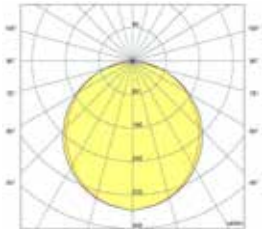

OPTIONS AVAILABLE ON REQUEST:

- Motion detector adjustable via radio-control
- High UV resistance or anti-graffiti coating
- Through wiring
- Side cable entry

Systeo E Opalescent