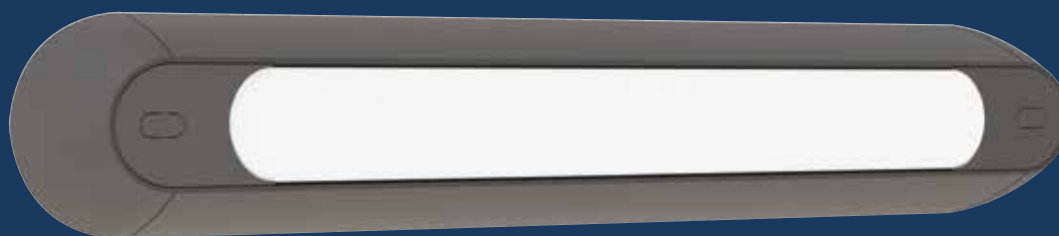

SYSTEO S

BVCert. 6037554

FEATURES:

- IP65 rated waterproof luminaire with high impact resistance IK11+/80 J rated curved aluminium profile
- Opalescent or clear diffuser with louvres or with optics
- Can be suspension mounted using a mounting kit made from shiny, nickel-plated brass, with 3m stainless steel finger line supplied as standard
- Not apparent quick power connection
- Fine texture RAL 7016 anthracite grey ● finish

OPTIONS AVAILABLE ON REQUEST:

- Motion detector adjustable via radio-control
- High UV resistance or anti-graffiti coating
- Through wiring
- Side cable entry

*Optional mounting support available to order separately:
- Suspension kit: 9854 0002*