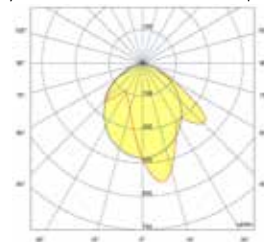

Systeo S Opalescent

Systeo S Clear + optic 40°

Systeo S Clear + optique 60°

Systeo S Clear + optic 90°

Systeo S Clear + batwing optic

Systeo S Clear + wallwasher optic

Length L (mm)	Power (W)	Luminaire light output (lm)	Luminaire efficacy (lm / W)	Opalescent surface mounted
1066	9	850	97	5608 14--
1066	14	1400	100	5602 14--
1066	26	2700	104	5603 14--
1346	19	1950	103	5604 14--
1346	37	3800	103	5605 14--

SYSTEO S – Clear, with louvres

For ceiling-mounting versions only

Length L (mm)	Power (W)	Luminaire light output (lm) 4000 K*	Luminaire efficacy (lm / W)	Clear surface mounted
1066	11	1400	127	5636 14--
1066	16	2000	125	5637 14--
1346	16	2100	131	5638 14--
1346	26	3300	127	5639 14--