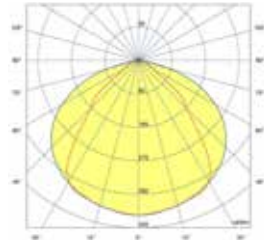

Systeo S Opalescent

Systeo S Clear + optic 40°

Systeo S Clear + optique 60°

Systeo S Clear + optic 90°

Systeo S Clear + batwing optic

Systeo S Clear + wallwasher optic

Length L (mm)	Power (W)	Luminaire light output (lm)	Luminaire efficacy (lm / W)	Opalescent surface mounted
1066	9	850	97	5608 14--
1066	14	1400	100	5602 14--
1066	26	2700	104	5603 14--
1346	19	1950	103	5604 14--
1346	37	3800	103	5605 14--

SYSTEO S – Clear, with louvres

For ceiling-mounting versions only

Length L (mm)	Power (W)	Luminaire light output (lm) 4000 K*	Luminaire efficacy (lm / W)	Clear surface mounted
1066	11	1400	127	5636 14--
1066	16	2000	125	5637 14--
1346	16	2100	131	5638 14--
1346	26	3300	127	5639 14--