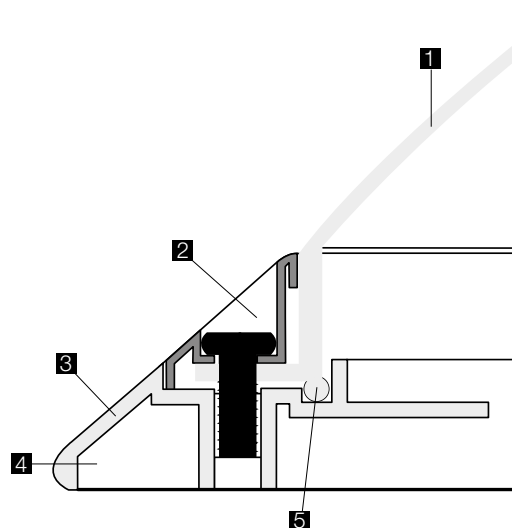

Plain or two-colour versions...

- 1 Opalescent or prismatic polycarbonate diffuser (20J)
- 2 Screw covers + captive, stainless steel vandal-resistant screws
- 3 Rip-out-resistant base
- 4 Side and rear cable entries
- 5 Silicone gasket to IP55