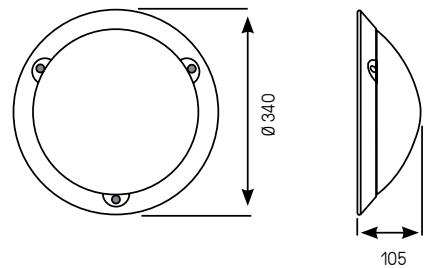

ACCESSORIES FOR TWO-COLOUR VERSION:

- White screw cover RAL9003 ○ **code: 9810 0012**
- Grey screw cover RAL7035 ● **code: 9810 0011**
- Black screw cover RAL9005 ● **code: 9810 0003**