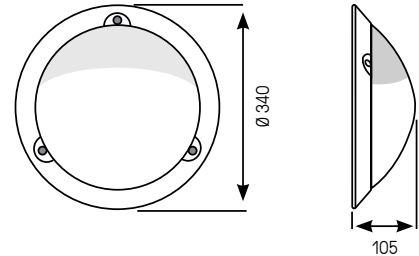

VOILA ACCESS

Asymmetrical

Asymmetric bulkhead fixture
for stairways and communal areas.
Special for PRM accessibility.

BVCert. 6037554

FEATURES:

- Low-consumption architectural luminaire
- Recycled polycarbonate base
- Opalescent polycarbonate diffuser
- Captive, vandal-resistant stainless screws
- Side and rear cable entries
- CCT 4000 K, CRI min. 80
- Design: Xavier Houy
- RAL 9003 ○
- RAL 9005 ●

OPTIONS AVAILABLE ON REQUEST:

- Adaptor bracket, to use existing fixings:
code **9810 0015**

Voila Access Asymetrical - Code : 1076 0400

VOILA ACCESS Asymetrical wall-mounted only

220-240 V AC / 50 / 60 Hz