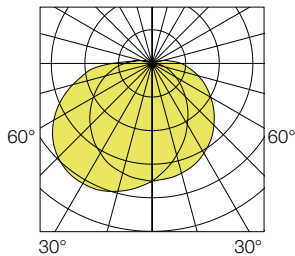

OPTIONS AVAILABLE ON REQUEST:

- Adaptor bracket, to use existing fixings:
  code **9810 0015**

Voila Access Asymetrical - Code : 1076 0400